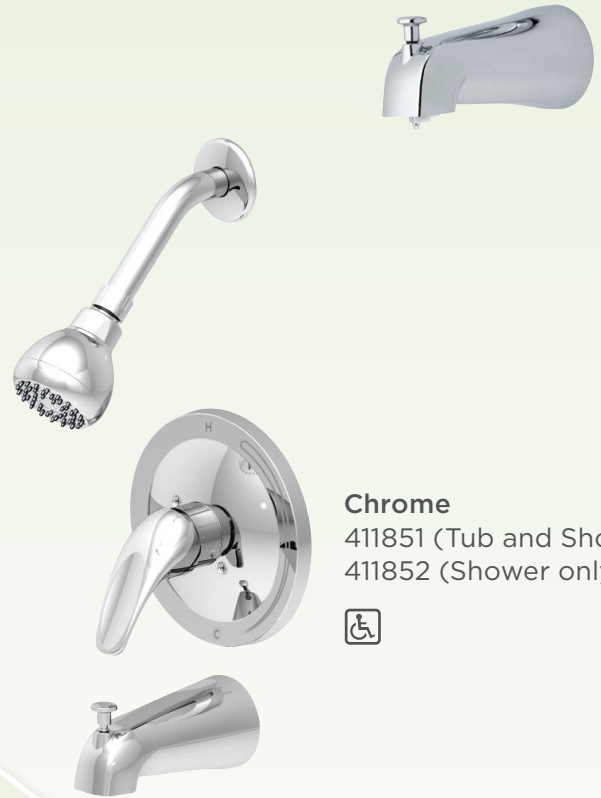

Single Handle Kitchen Faucet

Chrome
499600 (with spray)
499650 (less spray)

412372 (with spray)
412374 (less spray)

Faucet Features

- Drip-free ceramic cartridge
- Fits 8" center holes
- Water saving aerators - Max flow rate of 2.2 GPM at 60 PSI
- 100% factory pressure tested

4" Two Handle Metal Lavatory Faucet

Chrome
411965
412383 

4" Two Handle Acrylic Lavatory Faucet

Chrome
416245
412390 

Faucet Features

- Drip-free washerless cartridge
- Fits 4" center holes
- Pop-up drain included unless noted
- Water saving aerators - Max flow rate of 1.5 GPM at 60 PSI
- 100% factory pressure tested

Tub and Shower Trim Kits

Single Handle Trim Kit

Chrome
428825 (Tub and Shower)
412235 (Shower only)

Brushed Nickel
428827 (Tub and Shower)
412236 (Shower only)

Single Handle Trim Kit

Chrome
412244 (Tub and Shower)
412233 (Shower only)

Chrome
411851 (Tub and Shower)
411852 (Shower only)

Shower Features

- Water saving showerhead
- Max flow rate of 2.5 GPM at 80 PSI
- Rough valve sold separately

 denotes Ultra Low Lead check for availability