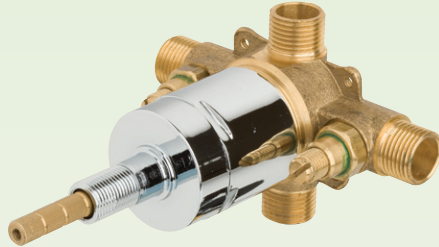

Chrome
411851 (Tub and Shower)
411852 (Shower only)

Shower Features

- Water saving showerhead
- Max flow rate of 2.5 GPM at 80 PSI
- Rough valve sold separately

 denotes Ultra Low Lead check for availability

 denotes ADA compliant

Roman Tub, Rough Valves, Bar and Laundry Faucets

Tub and Shower Rough Valve

Pressure Balanced with Valve Stops

428822 (Copper/Male Inlet Connection)
428819 (PEX Inlet Connection)
412016 (Female Inlet Connection)

Valve Features

- Solid brass waterways
- Ceramic disc cartridge
- 100% factory pressure tested

Roman Tub Faucet

Chrome
412125

Brushed Nickel
412126

Rough Valve
412127

Faucet Features

- Drip-free ceramic cartridge
- Stainless steel supply hoses
- 10" cast brass spout with flow straightener
- 100% factory pressure tested
- Rough valve sold separately

Two Handle Bar Faucet

Chrome
419570
412366

Brushed Nickel
412577
412578

Faucet Features

- Drip-free ceramic cartridge
- Fits 4" center holes
- Water saving aerators
- Max flow rate of 2.2 GPM at 60 PSI
- 100% factory pressure tested